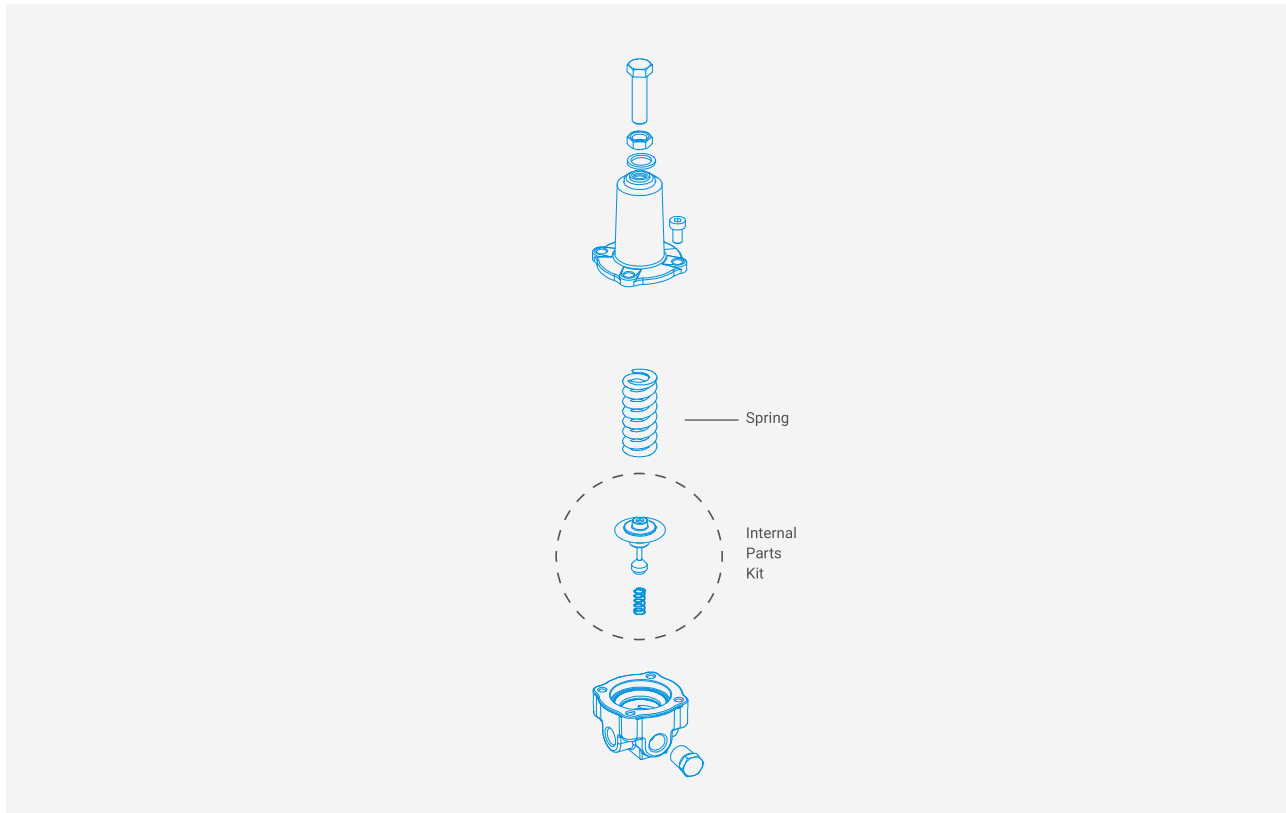

Metal Pilots

→ Spare Parts

→ Catalog Numbers

31-100 / 3-Way Mutli-purpose (Pressure Sustaining / Reducing)						
	Spring Color	Range		Catalog Number		
				Pilot	Spring	Internal Parts
	#130	bar	0.5 - 6	71680-00082	71680-010860	71680-00083
		psi	7 - 85			
	#124	bar	1.5-12	71680-001730	71680-008510	
		psi	22-175			

* Up to 6" valves

31-310 / 3-Way Mutli-purpose (Pressure Sustaining / Reducing)*						
	Spring Color	Range		Catalog Number		
				Pilot	Spring	Internal Parts
	#42	bar	0.3 - 6	71680-001220	71680-010600	71680-001225
		psi	4 - 90			
	#47	bar	0.5 - 10	71680-001205	71680-010550	
		psi	7 - 150			
	#50	bar	0.6 - 15	71680-001210	71680-010500	
		psi	9 - 220			

* For 8" valves or up